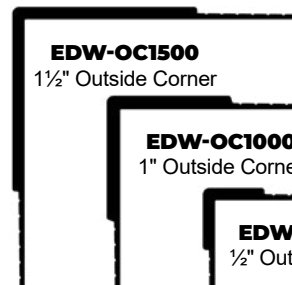

Z Shadow Beads for 1/2" Drywall

V REVEALS

EDW-V025-025

1/4" V Channel Reveal for 1/4" Drywall

EDW-V050-050

1/2" V Channel Reveal for 1/2" Drywall

ROUNDED OUTSIDE CORNERS

EDW-ROC0750
R0.750"
Outside Corner

EDW-ROC1000
R1.00"
Outside Corner

EDW-ROC2000
R2.00"
Outside Corner

OUTSIDE CORNERS

EDW-OC1500
1 1/2" Outside Corner

EDW-OC1000
1" Outside Corner

EDW-OC0500
1/2" Outside Corner

EDW-OC0125
1/8" Outside Corner