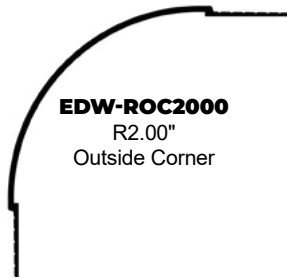

Z Shadow Beads for 1/2" Drywall

V REVEALS

EDW-V025-025

1/4" V Channel Reveal for 1/4" Drywall

EDW-V050-050

1/2" V Channel Reveal for 1/2" Drywall

ROUNDED OUTSIDE CORNERS

EDW-ROC0750
R0.750"
Outside Corner

EDW-ROC1000
R1.00"
Outside Corner

EDW-ROC2000
R2.00"
Outside Corner

OUTSIDE CORNERS

EDW-OC1500
1 1/2" Outside Corner

EDW-OC1000
1" Outside Corner

EDW-OC0500
1/2" Outside Corner

EDW-OC0125
1/8" Outside Corner